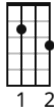

# See The World Chords by Brett Dennen

Difficulty: intermediate

Tuning: E A D G B E

## CHORDS

**Fadd9**

**Cadd9**

**Am**

**G**

**F**

**C**

[Intro]