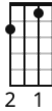

# See The World Chords by Brett Dennen

Difficulty: intermediate

Tuning: E A D G B E

## CHORDS

**Fadd9**

**Cadd9**

**Am**

**G**

**F**

**C**

[Intro]

**Fadd9 Cadd9 Am G**

**Fadd9 Cadd9 Am G**

[Verse 1]

**F C Am G**  
Where are you going my brown eyed son?  
**F C Am G**  
You used to crawl but now you run  
**F C Am G**  
You started off on a road half dark  
**F C Am G**  
And the river curled into a question mark  
**F C Am G**  
Will you sleep on diamond beaches, dear?  
**F C Am G**  
And drink from prism streams so clear?  
**F C Am G**  
You don't got to be rich to get around  
**F C Am G**  
There are mansions growing out of the ground